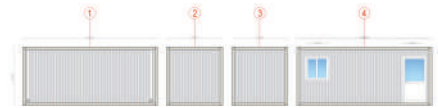

MODULAR OFFICES

Dimensions

2,0x3 m height 2,5 m

2,43x3 m height 2,5 m

2,43x4 m height 2,5 m

2,43x5 m height 2,5 m

2,43x6 m height 2,5 m

Structure: Prepainted galvanized steel

Wall and cover: PUR Sandwich Panel

Aluminum / Plastic Door

Integrated electrical system

* optional width 3 m and height up to 3 m

+39 349 438 99 66
+355 69 70 62 722

info@greenpanel.al

www.greenpanel.al