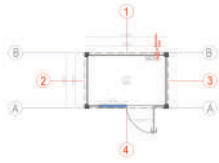

MODULAR OFFICES

Dimensions

2,0x3 m height 2,5 m

2,43x3 m height 2,5 m

2,43x4 m height 2,5 m

2,43x5 m height 2,5 m

2,43x6 m height 2,5 m

Structure: Prepainted galvanized steel

Wall and cover: PUR Sandwich Panel

Aluminum / Plastic Door

Integrated electrical system

* optional width 3 m and height up to 3 m

+39 349 438 99 66
+355 69 70 62 722

info@greenpanel.al

www.greenpanel.al