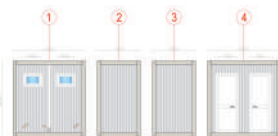

MODULAR OFFICES

Dimensions

2,0x3 m height 2,5 m

2,43x3 m height 2,5 m

2,43x4 m height 2,5 m

2,43x5 m height 2,5 m

2,43x6 m height 2,5 m

Structure: Prepainted galvanized steel

Wall and cover: PUR Sandwich Panel

Aluminum / Plastic Door

Integrated electrical system

* optional width 3 m and height up to 3 m

+39 349 438 99 66
+355 69 70 62 722

info@greenpanel.al

www.greenpanel.al