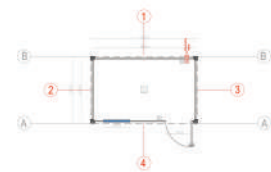

MODULAR OFFICES

Dimensions

2,0x3 m height 2,5 m

2,43x3 m height 2,5 m

2,43x4 m height 2,5 m

2,43x5 m height 2,5 m

2,43x6 m height 2,5 m

Structure: Prepainted galvanized steel

Wall and cover: PUR Sandwich Panel

Aluminum / Plastic Door

Integrated electrical system

* optional width 3 m and height up to 3 m

+39 349 438 99 66
+355 69 70 62 722

info@greenpanel.al

www.greenpanel.al