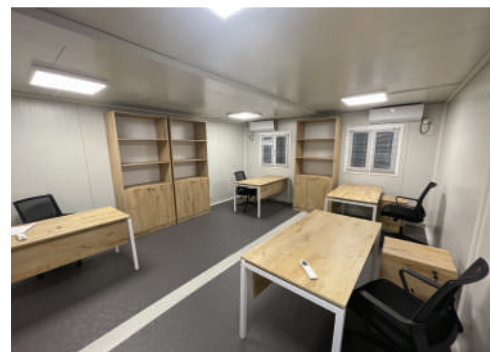

CHANGING ROOM

LAUNDRY

SECURITY CABIN

BAR

SHOP

BATHROOM

LIVING

SHOWER

MODULAR OFFICES

Dimensions

2,0x3 m height 2,5 m

2,43x3 m height 2,5 m

2,43x4 m height 2,5 m

2,43x5 m height 2,5 m

2,43x6 m height 2,5 m

Structure: Prepainted galvanized steel