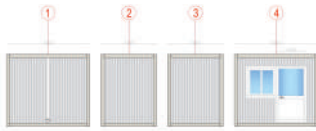

MODULAR OFFICES

Dimensions

2,0x3 m height 2,5 m

2,43x3 m height 2,5 m

2,43x4 m height 2,5 m

2,43x5 m height 2,5 m

2,43x6 m height 2,5 m

Structure: Prepainted galvanized steel

Wall and cover: PUR Sandwich Panel

Aluminum / Plastic Door

Integrated electrical system

* optional width 3 m and height up to 3 m

+39 349 438 99 66
+355 69 70 62 722

info@greenpanel.al

www.greenpanel.al