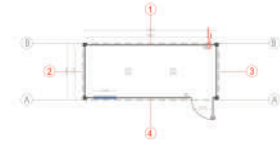

MODULAR OFFICES

Dimensions

2,0x3 m height 2,5 m

2,43x3 m height 2,5 m

2,43x4 m height 2,5 m

2,43x5 m height 2,5 m

2,43x6 m height 2,5 m

Structure: Prepainted galvanized steel

Wall and cover: PUR Sandwich Panel

Aluminum / Plastic Door

Integrated electrical system

* optional width 3 m and height up to 3 m

+39 349 438 99 66
+355 69 70 62 722

info@greenpanel.al

www.greenpanel.al