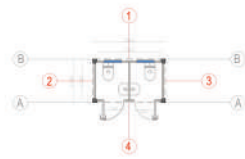

MODULAR OFFICES

Dimensions

2,0x3 m height 2,5 m

2,43x3 m height 2,5 m

2,43x4 m height 2,5 m

2,43x5 m height 2,5 m

2,43x6 m height 2,5 m

Structure: Prepainted galvanized steel

Wall and cover: PUR Sandwich Panel

Aluminum / Plastic Door

Integrated electrical system

* optional width 3 m and height up to 3 m

+39 349 438 99 66
+355 69 70 62 722

info@greenpanel.al

www.greenpanel.al