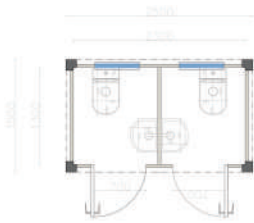

MODULAR OFFICES

Dimensions

2,0x3 m height 2,5 m

2,43x3 m height 2,5 m

2,43x4 m height 2,5 m

2,43x5 m height 2,5 m

2,43x6 m height 2,5 m

Structure: Prepainted galvanized steel

Wall and cover: PUR Sandwich Panel

Aluminum / Plastic Door

Integrated electrical system

* optional width 3 m and height up to 3 m

+39 349 438 99 66
+355 69 70 62 722

info@greenpanel.al

www.greenpanel.al