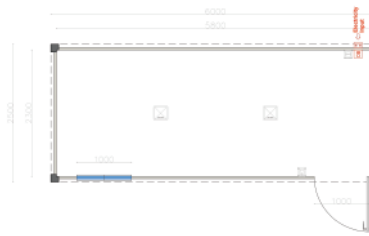

MODULAR OFFICES

Dimensions

2,0x3 m height 2,5 m

2,43x3 m height 2,5 m

2,43x4 m height 2,5 m

2,43x5 m height 2,5 m

2,43x6 m height 2,5 m

Structure: Prepainted galvanized steel

Wall and cover: PUR Sandwich Panel

Aluminum / Plastic Door

Integrated electrical system

* optional width 3 m and height up to 3 m

+39 349 438 99 66
+355 69 70 62 722

info@greenpanel.al

www.greenpanel.al