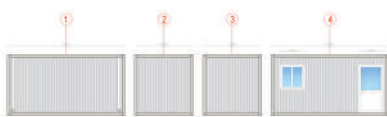

MODULAR OFFICES

Dimensions

2,0x3 m height 2,5 m

2,43x3 m height 2,5 m

2,43x4 m height 2,5 m

2,43x5 m height 2,5 m

2,43x6 m height 2,5 m

Structure: Prepainted galvanized steel

Wall and cover: PUR Sandwich Panel

Aluminum / Plastic Door

Integrated electrical system

* optional width 3 m and height up to 3 m

+39 349 438 99 66
+355 69 70 62 722

info@greenpanel.al

www.greenpanel.al