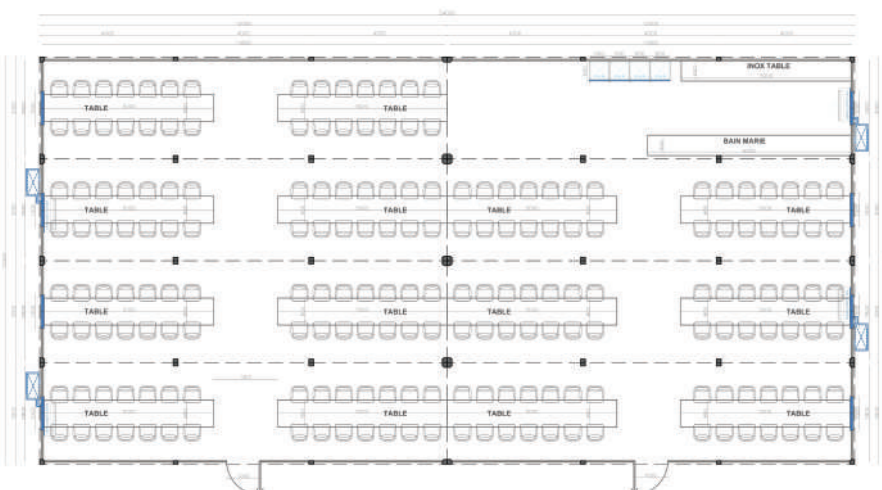

CHANGING ROOM

LAUNDRY

SECURITY CABIN

BAR

SHOP

BATHROOM

LIVING

SHOWER

MODULAR OFFICES

Dimensions

2,0x3 m height 2,5 m

2,43x3 m height 2,5 m

2,43x4 m height 2,5 m

2,43x5 m height 2,5 m

2,43x6 m height 2,5 m

Structure: Prepainted galvanized steel

Wall and cover: PUR Sandwich Panel

Aluminum / Plastic Door

Integrated electrical system

* optional width 3 m and height up to 3 m

+39 349 438 99 66
+355 69 70 62 722

info@greenpanel.al

www.greenpanel.al