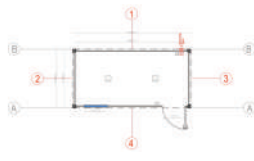

MODULAR OFFICES

Dimensions

2,0x3 m height 2,5 m

2,43x3 m height 2,5 m

2,43x4 m height 2,5 m

2,43x5 m height 2,5 m

2,43x6 m height 2,5 m

Structure: Prepainted galvanized steel

Wall and cover: PUR Sandwich Panel

Aluminum / Plastic Door

Integrated electrical system

* optional width 3 m and height up to 3 m

+39 349 438 99 66
+355 69 70 62 722

info@greenpanel.al

www.greenpanel.al